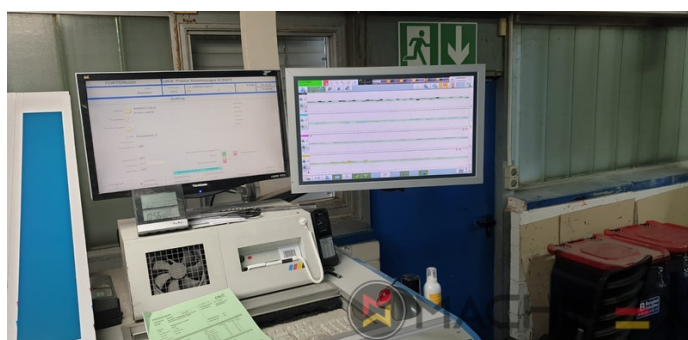

2005 | KBA RAPIDA RA 142 5 L CX

+ USED PRINTING MACHINES 2005 5 COLOR + COATER

First Installed in Year 2006

- Chromed impression cylinders
- VARIDAMP alcohol dampening
- Saphira Blanket Pro 100
- CX equipment (additional equipment for cardboard until 1.2 mm)
- Intercommunication system between infeed and delivery
- Weko AP 262 Powder
- Automatic inking roller washing device
- PWHA semi automatic plate change
- KBA Vari Dry
- Venturi sheet guiding system
- ALV 2 Double extension delivery
- Technotrans Beta C High Tech Combi cooling device
- KBA Non Stop feeder manual
- Automatic feeder height adjustment
- Becker compressor
- Sheet Trave Automatic setting of the substrate thickness
- CIPLink Ink profile presetting via CIP3 data
- ITC Ink temperature Control

info@machinex.com

- Lithec Lithoflash for inline color control
- Coating unit with chambered doctor blade and anilox
- 2 pcs. electromechanical double sheet control (for microwave / heavy cardboard)
- Harris and Bruno Aqueous Lithocoat Circulator