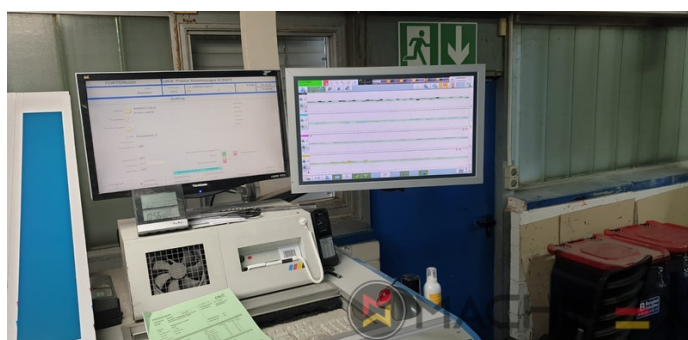

2005 | KBA RAPIDA RA 142 5 L CX

+ USED PRINTING MACHINES 2005 5 COLOR + COATER

DESKRIPSI PENCETAK

First Installed in Year 2006

PERALATAN

- Chromed impression cylinders
- VARIDAMP alcohol dampening
- Saphira Blanket Pro 100
- CX equipment (additional equipment for cardboard until 1.2 mm)
- Intercommunication system between infeed and delivery
- Weko AP 262 Powder
- Automatic inking roller washing device
- PWHA semi automatic plate change
- KBA Vari Dry
- Venturi sheet guiding system
- ALV 2 Double extension delivery
- Technotrans Beta C High Tech Combi cooling device
- KBA Non Stop feeder manual
- Automatic feeder height adjustment
- Becker compressor
- Sheet Trave Automatic setting of the substrate thickness
- CIPLink Ink profile presetting via CIP3 data
- ITC Ink temperature Control

+34 682 639 187

info@machinex.com

- Lithec Lithoflash for inline color control
- Coating unit with chambered doctor blade and anilox
- 2 pcs. electromechanical double sheet control (for microwave / heavy cardboard)
- Harris and Bruno Aqueous Lithocoat Circulator