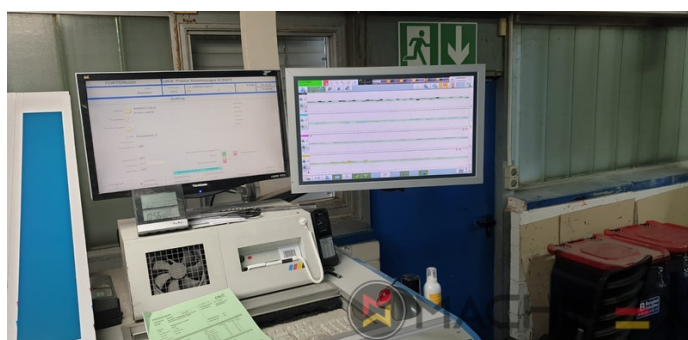

2005 | KBA RAPIDA RA 142 5 L CX

+ USED PRINTING MACHINES ⌚ ROK: 2005 📄 5 COLOR + COATER

OPIS DRUKARKI

First Installed in Year 2006

EKWIPUNEK

- Chromed impression cylinders
- VARIDAMP alcohol dampening
- Saphira Blanket Pro 100
- CX equipment (additional equipment for cardboard until 1.2 mm)
- Intercommunication system between infeed and delivery
- Weko AP 262 Powder
- Automatische urządzenie do mycia wałków farbowych
- PWHA Półautomatyczna zmiana płytek
- KBA Vari Dry
- Venturi sheet guiding system
- ALV 2 Double extension delivery
- Technotrans Beta C High Tech Combi cooling device
- KBA Non Stop feeder manual
- Automatic feeder height adjustment
- Becker compressor
- Sheet Trave Automatic setting of the substrate thickness
- CIPLink Ink profile presetting via CIP3 data
- Regulacja temperatury atramentu ITC

SZCZEGÓŁY TECHNICZNE

- Sheet Counter : 88 Mio.
- Print output : 15.000 Sheets / h
- Max. format : 1,020 x 1,420 mm
- Min. format :: 600 x 720 mm

SPAIN | GERMANY | USA | ITALY | TURKEY | CHINA | BRAZIL | MEXICO | PERU

☎ +34 682 639 187

✉ info@machinex.com

- Lithec Lithoflash for inline color control
- Coating unit with chambered doctor blade and anilox
- 2 pcs. electromechanical double sheet control (for microwave / heavy cardboard)
- Harris and Bruno Aqueous Lithocoat Circulator