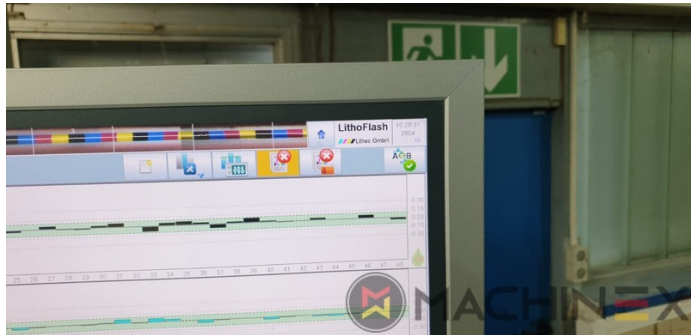

SPAIN | GERMANY | USA | ITALY | TURKEY | CHINA | BRAZIL | MEXICO | PERU

+34 682 639 187

info@machinex.com