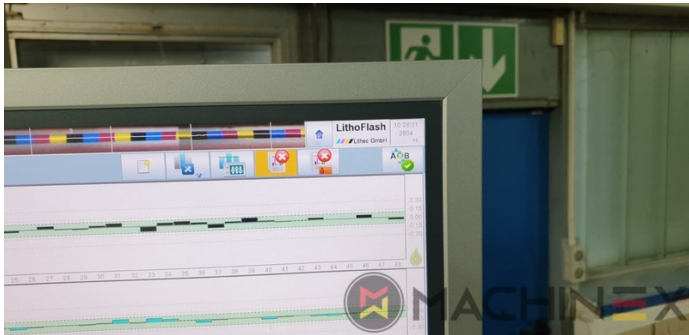

SPAIN | GERMANY | USA | ITALY | TURKEY | CHINA | BRAZIL | MEXICO | PERU

+34 682 639 187

info@machinex.com