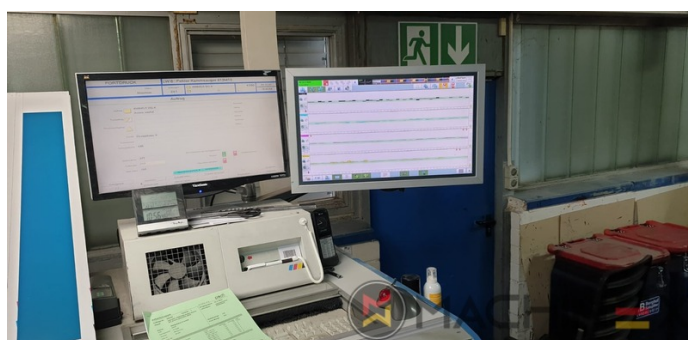

2005 | KBA RAPIDA RA 142 5 L CX

+ USED PRINTING MACHINES 2005 YIL: 2005 5 RENKLI + COATER

YAZICI AÇIKLAMASI

First Installed in Year 2006

EKIPMAN

- Chromed impression cylinders
- VARIDAMP alcohol dampening
- Saphira Blanket Pro 100
- CX equipment (additional equipment for cardboard until 1.2 mm)
- Intercommunication system between infeed and delivery
- Weko AP 262 Powder
- Automatic inking roller washing device
- PWHA semi automatic plate change
- KBA Vari Dry
- Venturi sheet guiding system
- ALV 2 Double extension delivery
- Technotrans Beta C High Tech Combi cooling device
- KBA Non Stop feeder manual
- Automatic feeder height adjustment
- Becker compressor
- Sheet Trave Automatic setting of the substrate thickness
- CIPLink Ink profile presetting via CIP3 data
- ITC Ink temperature Control

+34 682 639 187

info@machinex.com

- Lithec Lithoflash for inline color control
- Coating unit with chambered doctor blade and anilox
- 2 pcs. electromechanical double sheet control (for microwave / heavy cardboard)
- Harris and Bruno Aqueous Lithocoat Circulator