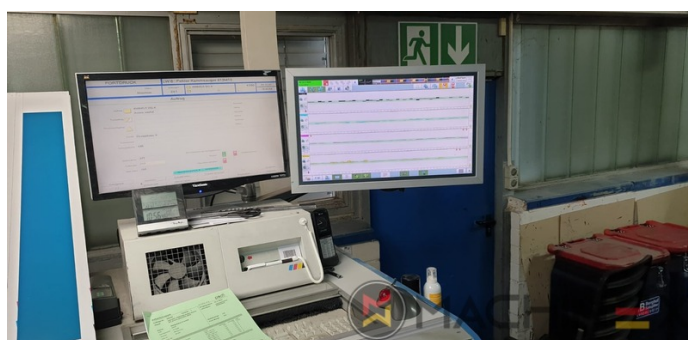

## 设备

- Chromed impression cylinders
- VARIDAMP alcohol dampening
- Saphira Blanket Pro 100
- CX equipment (additional equipment for cardboard until 1.2 mm)
- Intercommunication system between infeed and delivery
- Weko AP 262 Powder
- Automatic inking roller washing device
- PWHA半自动换版
- KBA Vari Dry
- Venturi sheet guiding system
- ALV 2 Double extension delivery
- Technotrans Beta C High Tech Combi cooling device
- KBA Non Stop feeder manual
- Automatic feeder height adjustment
- Becker compressor
- Sheet Trave Automatic setting of the substrate thickness
- CIPLink Ink profile presetting via CIP3 data
- ITC Ink temperature Control

+34 682 639 187

info@machinex.com

- Lithec Lithoflash for inline color control
- Coating unit with chambered doctor blade and anilox
- 2 pcs. electromechanical double sheet control (for microwave / heavy cardboard)
- Harris and Bruno Aqueous Lithocoat Circulator